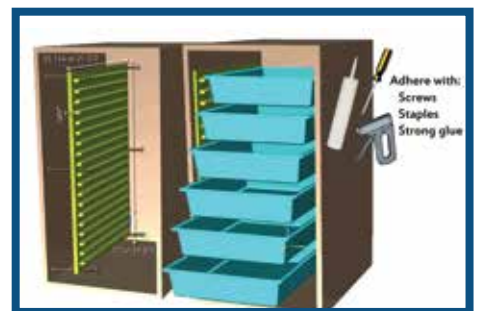

Contact Us:

O: 740.868.8140

F: 740.868.8142

E: devin.hall@shirleyks.com

www.shirleyks.com

STOCKED IN TAN			
PART NUMBER	DIMENSIONS		
	LENGTH	WIDTH	HEIGHT
TRAYS			
T135	13	10 1/2	2
T133	13	10 1/4	4 1/2
T101	16 3/8	13 1/8	3 1/2
T100	19	9 1/4	4 1/8
T110	19	10 1/2	3 1/2
T105	19	13 3/4	3 1/2
T102	19 1/4	13 5/8	4 1/4
T188	19	14 1/4	3 1/2
COMPARTMENT TRAYS			
PT125	17 1/2	12 1/4	1 1/2

Stock volumes are limited. Orders exceeding 200 pieces will be subject to longer lead times.

RAILS

PART NUMBER	DIMENSIONS
	LENGTH
R15	15

Sold in pairs

Our 15" aluminum rails easily attach under desks, tables, counters and chairs for convenient access, providing an excellent storage solution.

PANELS

Our support panels can be installed into new or existing cabinetry, cubbies, or storage spaces for the use of multiple trays.

PART NUMBER	DIMENSIONS			
	(A) HEIGHT	(B) WIDTH	(C) RIB GAP	(D) THICKNESS
P1028	27	21 1/4	3/5	1/8
P1029	29 3/4	21 1/8	1	1/8